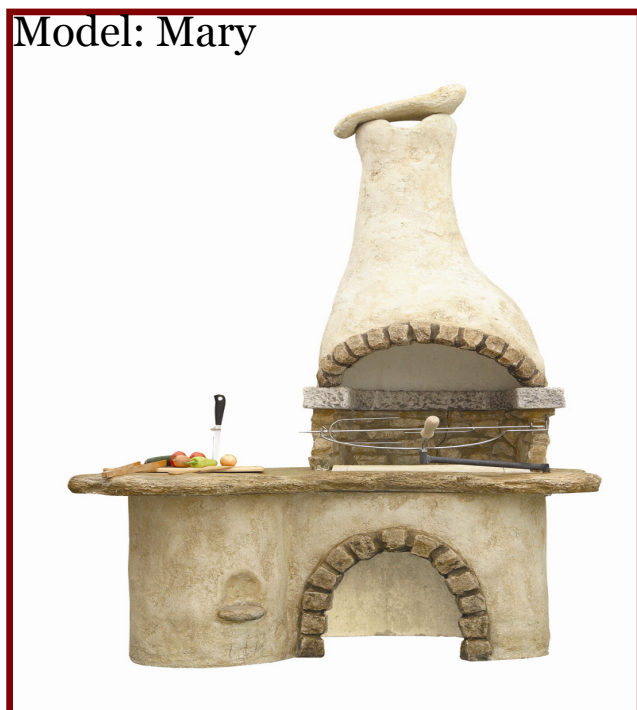

Garden bench barbecue (Anikka)

You can use the garden bench barbecue for a barbecue, grill or for cooking. Enough room for +- 12 people

Model	Height in centimetres	Width in centimetres	Length in centimetres	Cross section centimetres	Weight in Kilo's	Price in €
Aster	270	102	262	-	1270	5.995,-
Angel	270	102	166	-	680	3.250,-
Mary	210	-	115		510	2.500,-
Yvonne	98	128	-	-	242	999,-
Annika	74	-	-	176	450	2.999,-